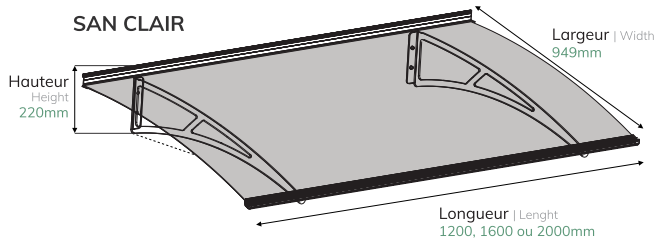

### Embout de la gouttière

Gutter end cap  
23x33mm

- Support au mur:  
Aluminium 4mm  
Wall mount: Aluminum 4mm

- Forme:  
Courbée ou droite  
Shape: Curved or straight

### Embout du support

Support end cap  
31x16mm

- Gouttière et joint mural:  
Profil aluminium  
Gutter and wall joint: Aluminum profile

- Polycarbonate compact:  
Transparent 4mm - Filtre UV  
Compact polycarbonate: Transparent 4mm - UV filter

### SUPPORT MURAL | WALL MOUNT

2 supports pour 1200mm de longueur  
2 supports for 1200mm length

3 supports pour 1600mm et 2000mm de longueur  
3 supports for 1600mm and 2000mm length

DIMENSIONS (mm)	N°. SUPPORTS	DISTANCE ENTRE SUPPORTS (mm)
Longueur Length	No. of supports	Distance between supports
1200	2	800
1600	3	600
2000	3	800