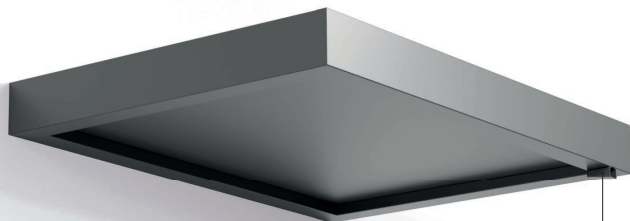

SAN SIMON

Sans poteau
Without post

Évacuation des eaux
Water drainage

Traverse
Beam
150x80mm