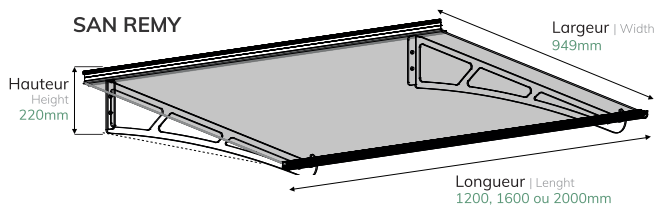

### Embout de la gouttière

Gutter end cap  
23x33mm

- Support au mur:  
Aluminium 4mm  
Wall mount: Aluminum 4mm

- Forme:  
Courbée ou droite  
Shape: Curved or straight

### Embout du support

Support end cap  
31x16mm

- Gouttière et joint mural:  
Profil aluminium  
Gutter and wall joint: Aluminum profile

- Polycarbonate compact:  
Transparent 4mm - Filtre UV  
Compact polycarbonate: Transparent 4mm - UV filter

### SUPPORT MURAL | WALL MOUNT

2 supports pour 1200mm de longueur  
2 supports for 1200mm length

3 supports pour 1600mm et 2000mm de longueur  
3 supports for 1600mm and 2000mm length

DIMENSIONS (mm)	N°. SUPPORTS	DISTANCE ENTRE SUPPORTS (mm)
Longueur Length	No. of supports	Distance between supports
1200	2	800
1600	3	600
2000	3	800

### DIMENSIONS (mm)

Longueur x Largeur x Hauteur  
Length x Width x Height

1200 x 900 x 150mm